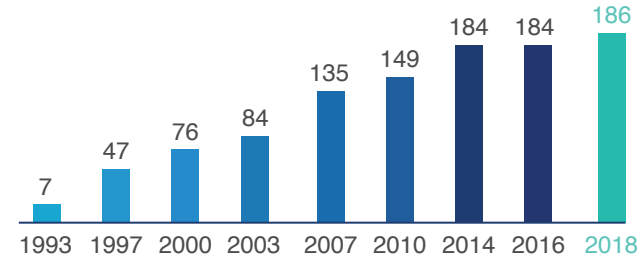

186 ORGANIZATIONS