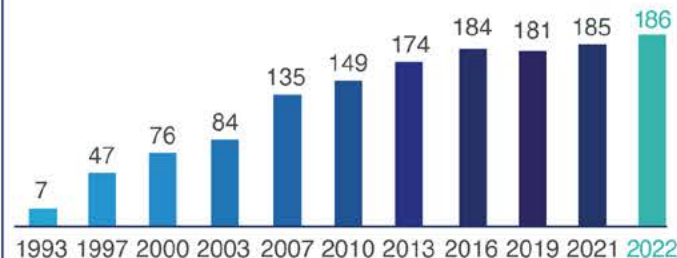

186 ORGANIZATIONS